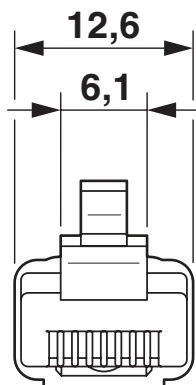

## Drawings

### Schematic diagram

Connector pin assignment plug RJ45

# NBC-R4AC1/3,0-94G/R4AC1-BU - Patch cable

1413162

<https://www.phoenixcontact.com/us/products/1413162>

Dimensional drawing